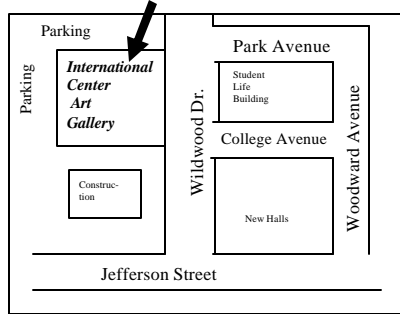

Florida State University
International Center
The Division of Student Affairs

107 South Wildwood Dr.
Tallahassee Fl. 32306-4240
www.internationalcenter.fsu.edu

PLEASE
PLACE
STAMP
HERE

Florida State University
International Center
The Division of Student Affairs

107 South Wildwood Dr.
Tallahassee Fl. 32306-4240
www.internationalcenter.fsu.edu

PLEASE
PLACE
STAMP
HERE

Florida State University
International Center
The Division of Student Affairs

107 South Wildwood Dr.
Tallahassee Fl. 32306-4240
www.internationalcenter.fsu.edu

PLEASE
PLACE
STAMP
HERE