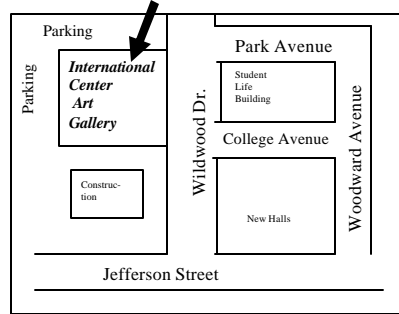

Florida State University
International Center
The Division of Student Affairs

107 South Wildwood Dr.
Tallahassee Fl. 32306-4240
www.internationalcenter.fsu.edu

PLEASE
PLACE
STAMP
HERE

Florida State University
International Center
The Division of Student Affairs

107 South Wildwood Dr.
Tallahassee Fl. 32306-4240
www.internationalcenter.fsu.edu

PLEASE
PLACE
STAMP
HERE

Florida State University
International Center
The Division of Student Affairs

107 South Wildwood Dr.
Tallahassee Fl. 32306-4240
www.internationalcenter.fsu.edu

PLEASE
PLACE
STAMP
HERE