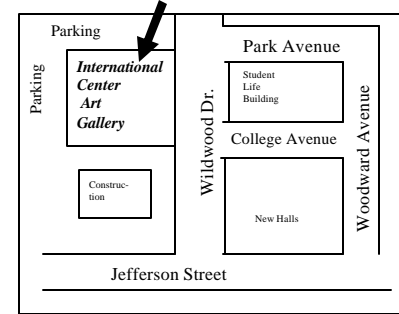

Florida State University
International Center
The Division of Student Affairs

107 South Wildwood Dr.
Tallahassee Fl. 32306-4240
www.internationalcenter.fsu.edu

PLEASE
PLACE
STAMP
HERE

Florida State University
International Center
The Division of Student Affairs

107 South Wildwood Dr.
Tallahassee Fl. 32306-4240
www.internationalcenter.fsu.edu

PLEASE
PLACE
STAMP
HERE

Florida State University
International Center
The Division of Student Affairs

107 South Wildwood Dr.
Tallahassee Fl. 32306-4240
www.internationalcenter.fsu.edu

PLEASE
PLACE
STAMP
HERE